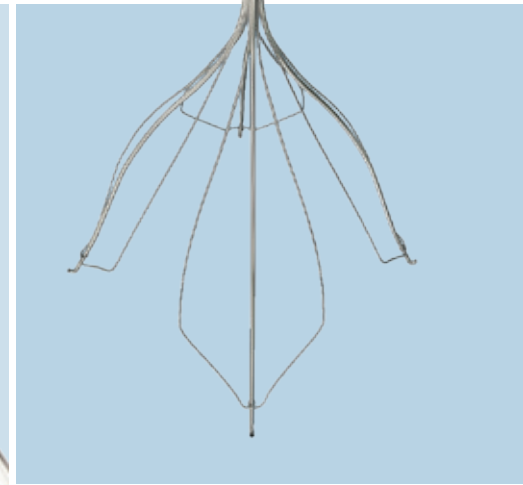

Günther Tulip™

VENA CAVA FILTER

Leave it or retrieve it,
but use the filter you can trust.

TRUSTED LINE

The industry's most comprehensive, most trusted IVC filter line, including the world's first optional filter.

SIMPLE PLACEMENT

Tulip's unique hook enables accurate and simple jugular placement...and superior retrievability.

SECURE FIXATION

Specially designed anchors to achieve strong caval fixation.

Günther Tulip™

VENA CAVA FILTER

Now available with NavAlign™ delivery

- Hemostatic valve
- Added safety mechanism with one-push filter delivery
- Femoral and jugular delivery options
- Femoral option includes tactile bump indicating filter is fully advanced
- NavAlign multipurpose dilator includes radiopaque sizing bands and flush sideports

Global Product Number	Order Number	Filter Maximum Diameter mm	Filter Length mm	Introducer Sheath Fr	Introducer Sheath Length cm
Femoral					
G52917	IGTCFS-65-1-FEM-TULIP	30	50	7.0	65
Jugular					
G52916	IGTCFS-65-1-JUG-TULIP	30	50	7.0	65
UniSet					
G52918	IGTCFS-65-1-UNI-TULIP	30	50	7.0	65